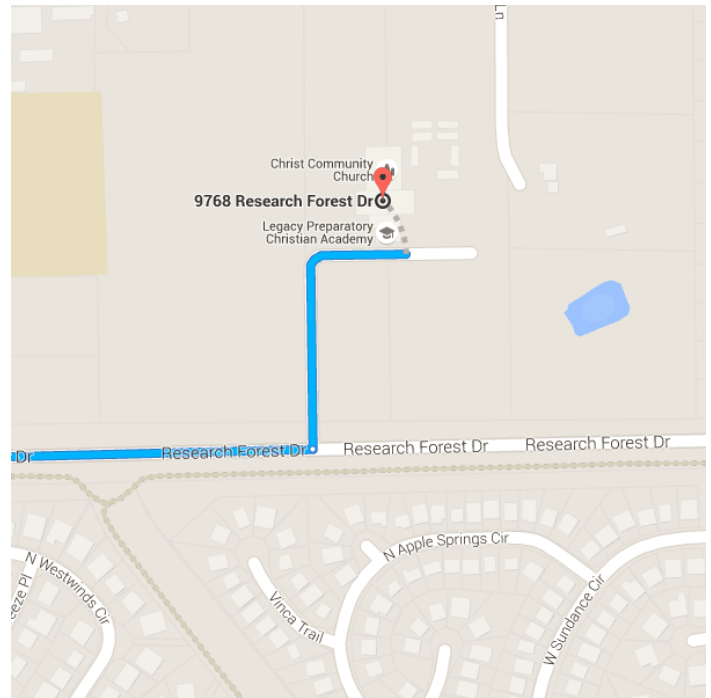

Map data ©2015 Google 2 mi

11711 Telge Rd

Cypress, TX 77429

Drive from Telge Rd, Spring Cypress Rd, Hufsmith-Kohrville Rd, Huffsmith-Kohrville Rd and FM2978 to The Woodlands

- 44 min (23.2 mi)
- ↑ 1. Head south on Telge Rd
- 259 ft
- ↻ 2. Make a U-turn
- 3.1 mi
- ↗ 3. Turn right onto Spring Cypress Rd
- 4.7 mi
- ↖ 4. Turn left onto Hufsmith-Kohrville Rd
- 5.2 mi
- ↑ 5. Continue onto Huffsmith-Kohrville Rd
- 3.1 mi
- ↑ 6. Continue onto FM2978
- 6.2 mi
- ↗ 7. Turn right onto Egypt Ln
- 0.5 mi
- ↗ 8. Turn right onto Research Forest Dr
- 0.3 mi

Turn left

 Destination will be on the left

50 s (0.2 mi)

9768 Research Forest Dr

The Woodlands, TX 77354

These directions are for planning purposes only. You may find that construction projects, traffic, weather, or other events may cause conditions to differ from the map results, and you should plan your route accordingly. You must obey all signs or notices regarding your route.

Live traffic

Fast  Slow