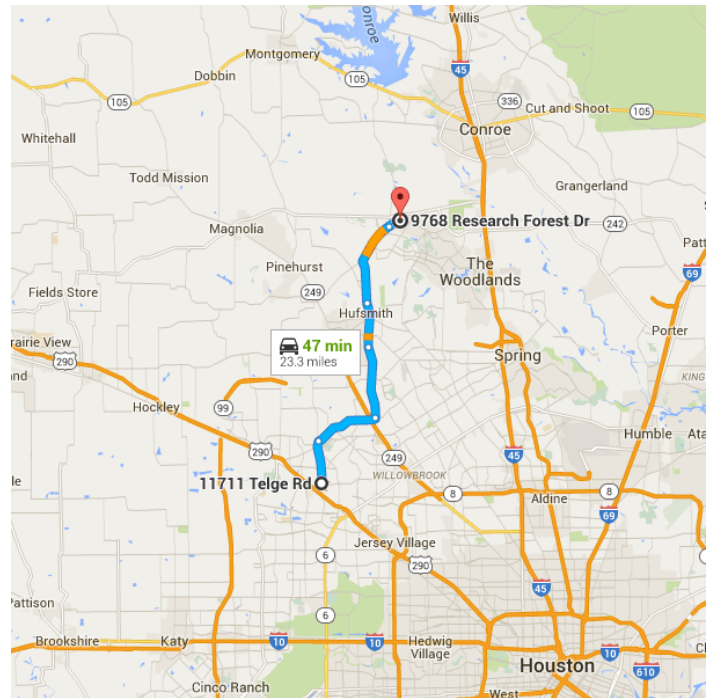

Map data ©2015 Google 2 mi

11711 Telge Rd

Cypress, TX 77429

Drive from Telge Rd, Spring Cypress Rd, Hufsmith-Kohrville Rd, Huffsmith-Kohrville Rd and FM2978 to The Woodlands

- 44 min (23.2 mi)
- ↑ 1. Head south on Telge Rd
- 259 ft
- ↻ 2. Make a U-turn
- 3.1 mi
- ↗ 3. Turn right onto Spring Cypress Rd
- 4.7 mi
- ↖ 4. Turn left onto Hufsmith-Kohrville Rd
- 5.2 mi
- ↑ 5. Continue onto Huffsmith-Kohrville Rd
- 3.1 mi
- ↑ 6. Continue onto FM2978
- 6.2 mi
- ↗ 7. Turn right onto Egypt Ln
- 0.5 mi
- ↗ 8. Turn right onto Research Forest Dr
- 0.3 mi

Turn left

 Destination will be on the left

50 s (0.2 mi)

9768 Research Forest Dr

The Woodlands, TX 77354

These directions are for planning purposes only. You may find that construction projects, traffic, weather, or other events may cause conditions to differ from the map results, and you should plan your route accordingly. You must obey all signs or notices regarding your route.

Live traffic

Fast  Slow