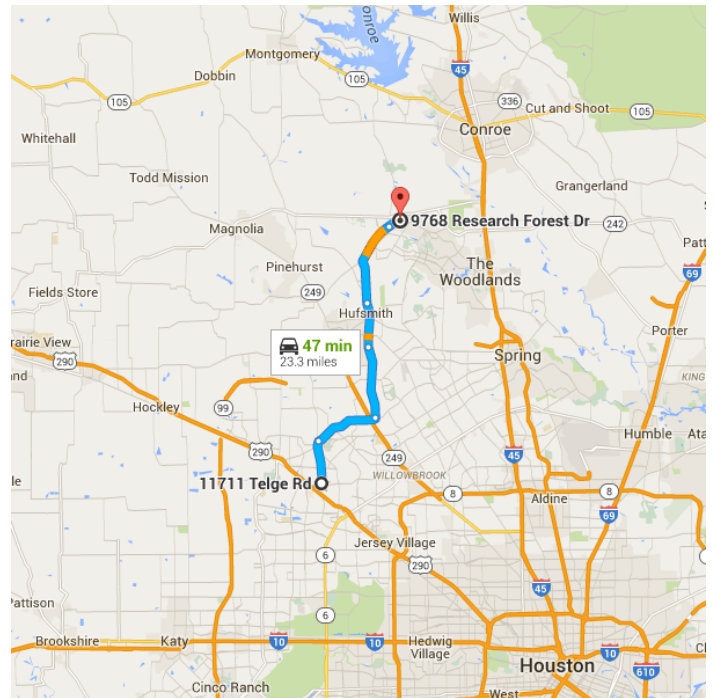

Map data ©2015 Google 2 mi

### Drive from Telge Rd, Spring Cypress Rd, Hufsmith-Kohrville Rd, Huffsmith-Kohrville Rd and FM2978 to The Woodlands

- 44 min (23.2 mi)
- ↑ 1. Head south on Telge Rd
- 259 ft
- ↻ 2. Make a U-turn
- 3.1 mi
- ↗ 3. Turn right onto Spring Cypress Rd
- 4.7 mi
- ↖ 4. Turn left onto Hufsmith-Kohrville Rd
- 5.2 mi
- ↑ 5. Continue onto Huffsmith-Kohrville Rd
- 3.1 mi
- ↑ 6. Continue onto FM2978
- 6.2 mi
- ↗ 7. Turn right onto Egypt Ln
- 0.5 mi
- ↗ 8. Turn right onto Research Forest Dr
- 0.3 mi

Turn left

 Destination will be on the left

50 s (0.2 mi)