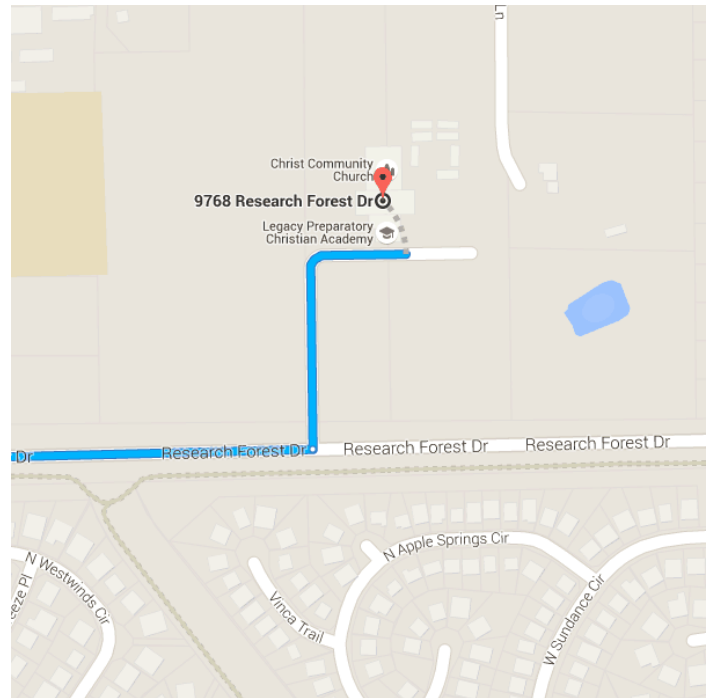

### Drive from Telge Rd, Spring Cypress Rd, Hufsmith-Kohrville Rd, Huffsmith-Kohrville Rd and FM2978 to The Woodlands

- 44 min (23.2 mi)
- ↑ 1. Head south on Telge Rd
- 259 ft
- ↻ 2. Make a U-turn
- 3.1 mi
- ↗ 3. Turn right onto Spring Cypress Rd
- 4.7 mi
- ↖ 4. Turn left onto Hufsmith-Kohrville Rd
- 5.2 mi
- ↑ 5. Continue onto Huffsmith-Kohrville Rd
- 3.1 mi
- ↑ 6. Continue onto FM2978
- 6.2 mi
- ↗ 7. Turn right onto Egypt Ln
- 0.5 mi
- ↗ 8. Turn right onto Research Forest Dr
- 0.3 mi

Turn left

 Destination will be on the left

50 s (0.2 mi)